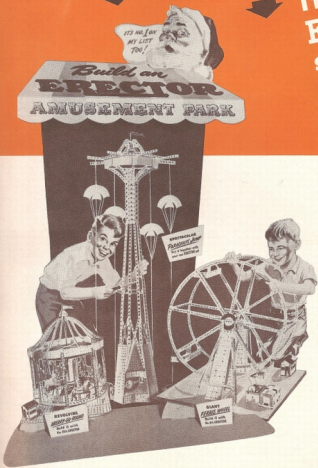

**They're
here!**

THE NEW 1951

ERECTOR®

and

American Flyer

RETAIL DISPLAYS

IT'S COLORFUL!

IT'S ATTENTION-GETTING!

IT TELLS THE
ERECTOR
STORY!

FEATURES

- Ideal for counter
- A "stopper" in the window
- Dramatic in sales appeal
- Sturdy, rugged construction
- Printed in five attractive colors
- Varnished gloss finish

EASY TO ASSEMBLE — INSTRUCTIONS INCLUDED

 **THIS POPULAR
DISPLAY WILL
HELP YOUR
American Flyer
TRAIN SALES!**

So great has been the demand for this colorful, compact No. 200 AMERICAN FLYER display, that we are again making it available to AMERICAN FLYER dealers. Placed conspicuously in your store window or set up prominently on the counter, this Flyer display will prove a real sales aid. Copy on the die-cut base is your cue to point up the exclusive AMERICAN FLYER features to customers. Display puts together quickly; instruction sheet included.

ATTACH IT TO THE WINDOW

Suitable for your store window; sets off your AMERICAN FLYER running display. Visible from great distance.

IDEAL FOR COUNTERS

Affix the poster to your counter, just below the edge molding, and watch customers flock to your AMERICAN FLYER train section!